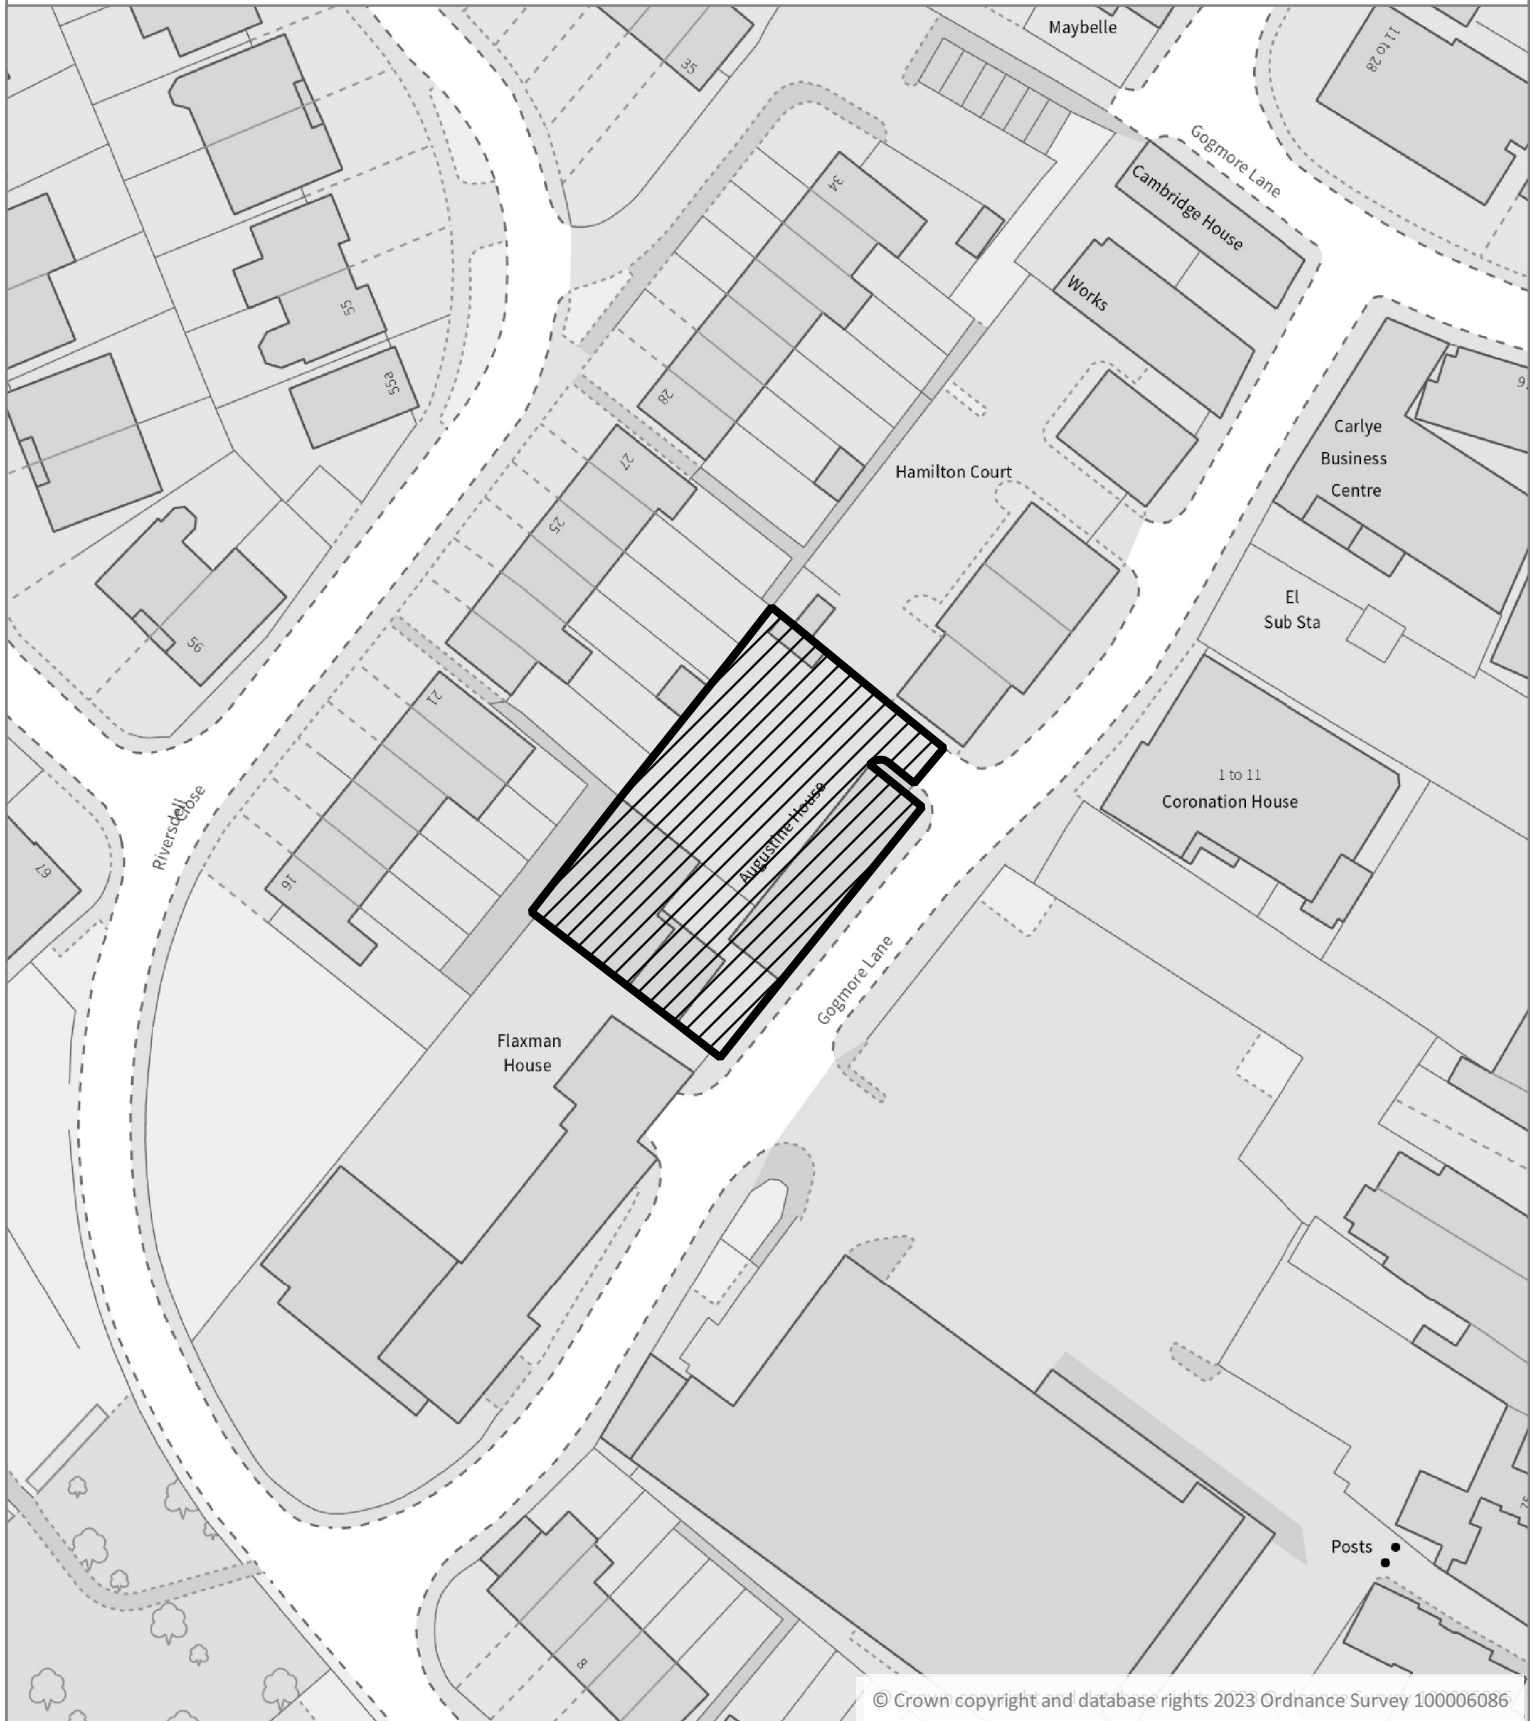

FOR LOCATION PURPOSES ONLY

Runnymede Borough Council
Runnymede Civic Centre
Station Road
Addlestone
Surrey KT15 2AH

Date: 24/08/2023

Augustine House

© Crown copyright and database rights 2023 Ordnance Survey 100006086

Scale: 1:800

RU.23/1240